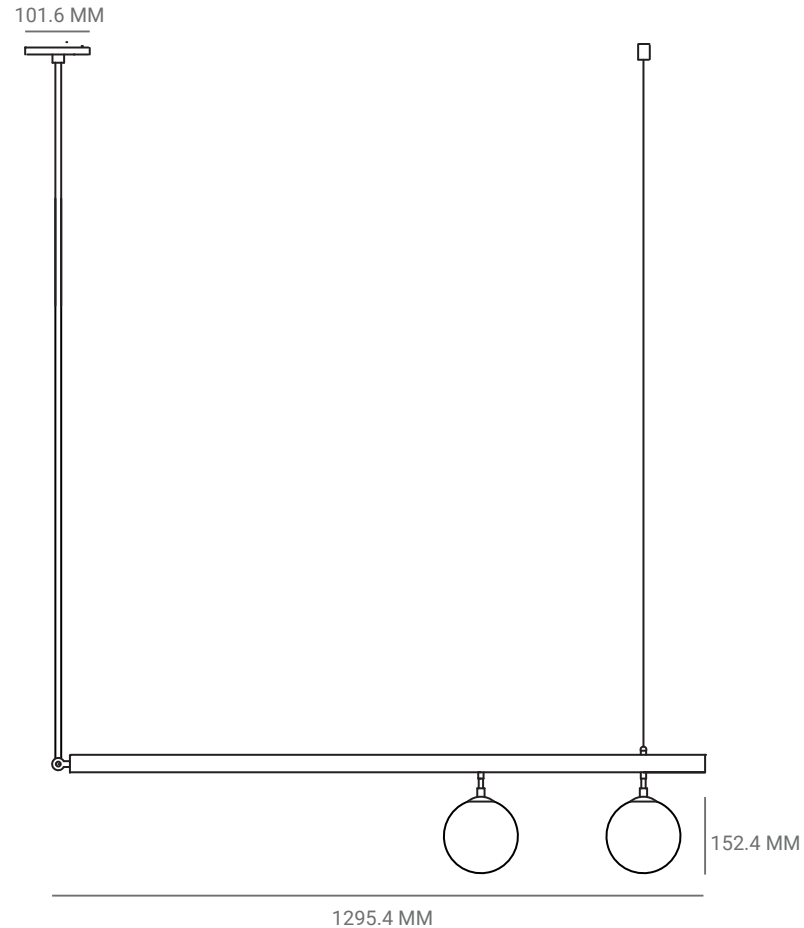

PAUL MATTER

SATELLITE 2 CEILING PENDANT

SATELLITE IS INSPIRED BY THE CONCEPTUAL AND MINIMALIST ART MOVEMENT OF THE 60'S AND 70'S. THESE LIGHT SCULPTURES ARE FUNDAMENTALLY GEOMETRIC AND ARCHITECTONIC. THEY RELY ON THE CUBE AS A STARTING POINT FOR STUDIO'S EXPLORATIONS IN SPACE, LIGHT, FORM, VOLUME, REPETITION, SEQUENCE AND VARIATION. ARTICULATING ARMS ENABLE A 180 DEGREE MOVEMENT ON THE HORIZONTAL PLANE. THE PIECES CAN BE USED AS INDIVIDUAL FIXTURES OR IN NUMBER OF COMBINATIONS FORMING LIGHT SCULPTURES LEVITATING IN SPACE.

SATELLITE 2 CEILING PENDANT

P.CODE:
PMS2

DIMENSIONS:
D: 1339.85 MM
MINIMUM: 1016 MM , MAXIMUM: 1524 MM
HEIGHT TO ORDER

WEIGHT:
4 KGS

LAMPING:
2 TYPE E27 MEDIUM BASE
3W - 5W LED, WARM WHITE
CE CERTIFIED, VOLTAGE 220V - 240V
DIMMABLE UPON REQUEST

MATERIALS:
BRASS AND ETCHED GLASS

CUSTOM LENGTHS:
MINIMUM LENGTH - 635 MM
INCLUDES UPTO - 1828.8 MM
ADDITIONAL LENGTH AT 1% PER 25.4 MM

CUSTOM FINISHES:
1. AGED BRASS WITH AGED BRASS DETAILS
2. BURNT BRASS WITH BURNT BRASS DETAILS
3. BURNT BRASS WITH AGED BRASS DETAILS
4. RAW BRASS WITH RAW BRASS DETAILS
5. SILVERED BRASS WITH SILVERED BRASS DETAILS

LEAD TIME:
8 WEEKS
FINISHED AND ASSEMBLED BY HAND