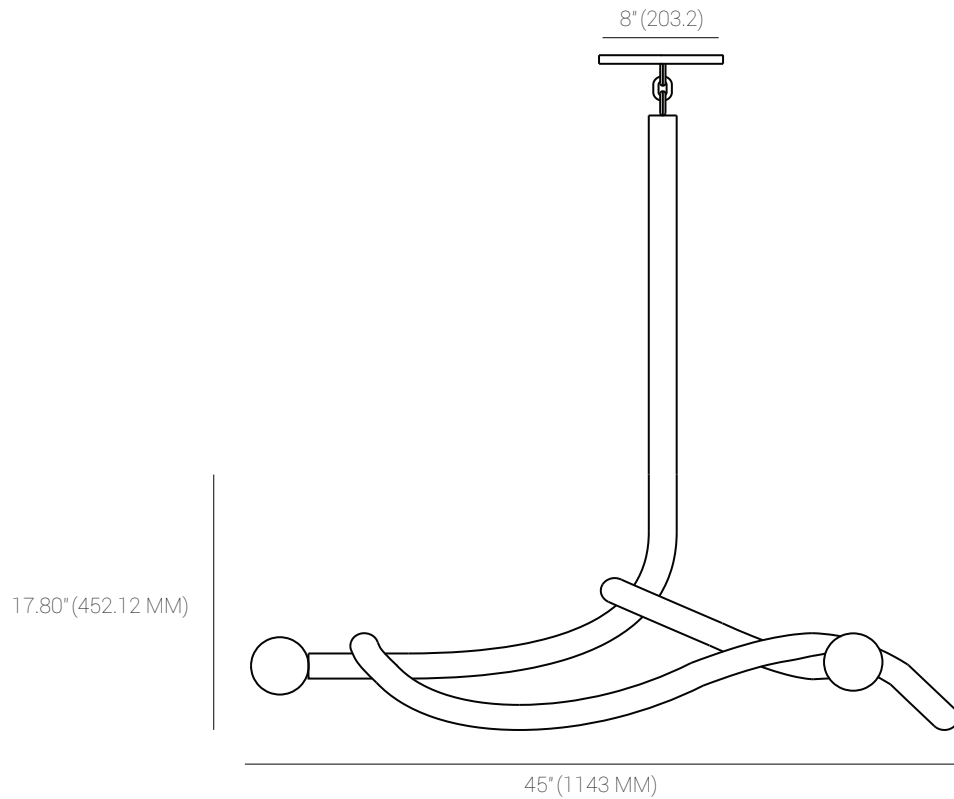

PAUL MATTER

TRYST THREE

CEILING PENDANT

Tryst chandelier explores the relationship between interlocked forms in perfect union and balance. A study of form and function that evokes the grace and strength of the contributor where forms simply rest on each other, implying counterweight quality. The electricity seamlessly flows within.

PAUL MATTER

TRYST THREE

CHANDELIER

P. CODE:
PMTR3

DIMENSIONS:
L: 45" (1143MM)

WEIGHT:
15 KGS

LAMPING:
3 TYPE E27 MEDIUM BASE
6W LED, WARM WHITE
CE CERTIFIED, VOLTAGE 240V
DIMMABLE UPON REQUEST

MATERIALS:
BRASS AND PORCELAIN FINISH GLASS