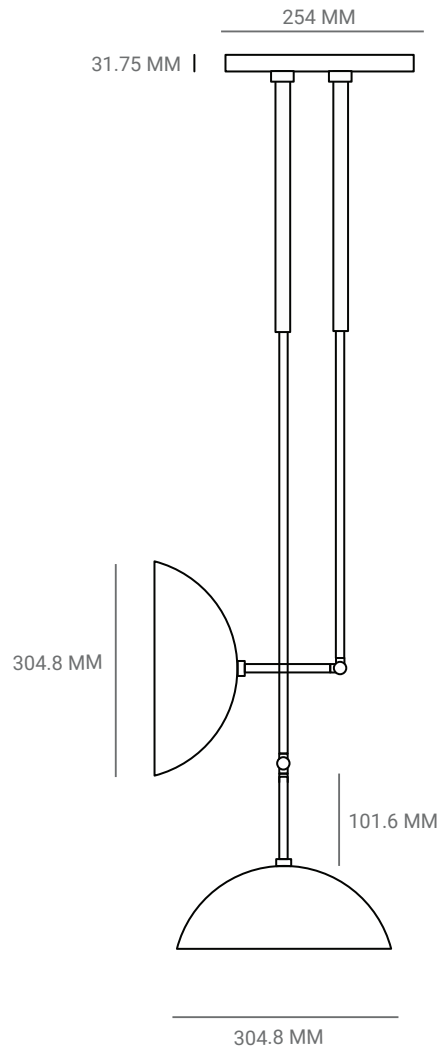

PAUL MATTER

TANGO TWO CEILING PENDANT

TANGO IS BORN FROM PLAYFUL EXPERIMENTATION WITH VINTAGE LIGHTING COMPONENTS TO CREATE LIGHTING FIXTURES THAT FUSE SCULPTURAL FORM WITH HAND-WORN MATERIALS. ARTICULATING ELBOWS AND BRASS SHADES CREATE A SOPHISTICATED ARMATURE THAT EMITS SOFT POOLS OF LIGHT. TANGO SERIES COMPRISES OF PENDANTS, CHANDELIERS AND WALL SCENCE.

TANGO TWO

CEILING PENDANT

P.CODE:
PMTB2

DIMENSIONS:
D: 584.40 MM, SUBJECT TO DOME ANGLE
HEIGHT TO ORDER

WEIGHT:
7 KGS

LAMPING:
2 TYPE E27 MEDIUM BASE
40W INCANDESCENT, WARM WHITE
CE CERTIFIED, VOLTAGE 220V - 240V
DIMMABLE

MATERIALS:
BRASS

CUSTOM LENGTHS:
MINIMUM LENGTH - 635 MM
INCLUDES UPTO - 1828.8 MM
ADDITIONAL LENGTH AT 1% PER 25.4 MM

CUSTOM FINISHES:
1. AGED BRASS WITH AGED BRASS DETAILS
2. BUFF BRASS WITH BUFF BRASS DETAILS
3. BURNT BRASS WITH BURNT BRASS DEATILS
4. BURNT BRASS WITH AGED BRASS DETAILS
5. RAW BRASS WITH RAW BRASS DETAILS

LEAD TIME:
8 WEEKS
FINISHED AND ASSEMBLED BY HAND