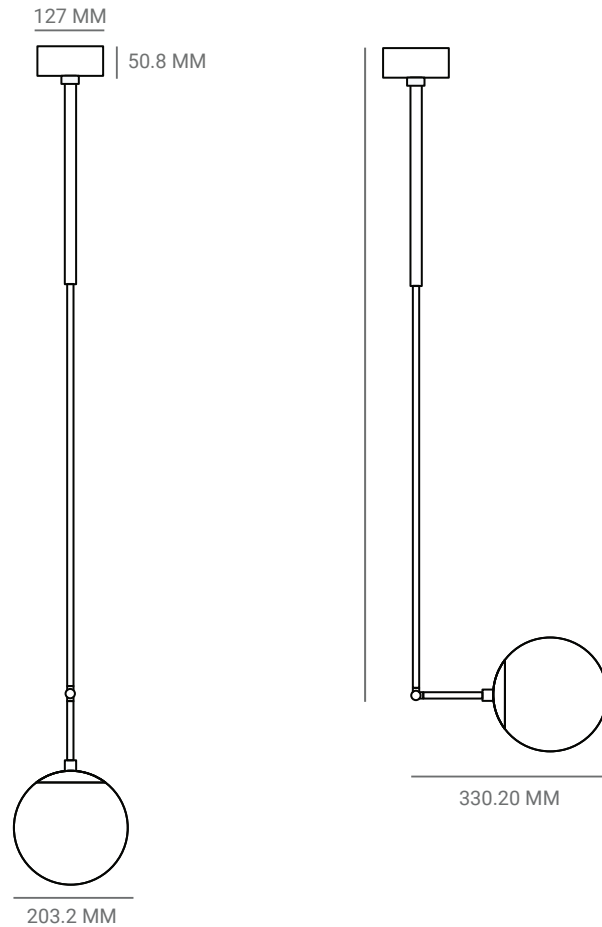

PAUL MATTER

TANGO ONE CEILING PENDANT

TANGO IS BORN FROM PLAYFUL EXPERIMENTATION WITH VINTAGE LIGHTING COMPONENTS. BURNT, AGED BRASS AND ETCHED GLASS ARE COMBINED TO CREATE LIGHTING FIXTURES THAT FUSE SCULPTURAL FORM WITH HAND-WORN MATERIALS. ARTICULATING ELBOWS AND ETCHED GLASS GLOBES CREATE A SOPHISTICATED ARMATURE THAT EMITS SOFT POOLS OF LIGHT. TANGO SERIES COMPRISES OF PENDANTS, CHANDELIERS, WALL SCONCE AND TABLE LIGHTS.

TANGO ONE

CEILING PENDANT

P.CODE:
PMTG1

DIMENSIONS:
D: 381 MM, SUBJECT TO GLOBE ANGLE
HEIGHT TO ORDER

WEIGHT:
2 KGS

LAMPING:
1 TYPE E27 MEDIUM BASE
3W - 8W LED, WARM WHITE
CE CERTIFIED, VOLTAGE 220V - 240V
DIMMABLE UPON REQUEST

MATERIALS:
BRASS AND ETCHED GLASS

CUSTOM LENGTHS:
MINIMUM LENGTH - 635 MM
INCLUDES UPTO - 1828.8 MM
ADDITIONAL LENGTH AT 1% PER 25.4 MM

CUSTOM FINISHES:
1. AGED BRASS WITH AGED BRASS DETAILS
2. BUFF BRASS WITH BUFF BRASS DETAILS
3. BURNT BRASS WITH BURNT BRASS DETAILS
4. BURNT BRASS WITH AGED BRASS DETAILS
5. RAW BRASS WITH RAW BRASS DETAILS
6. SILVERED BRASS WITH SILVERED BRASS DETAILS

LEAD TIME:
8 WEEKS
FINISHED AND ASSEMBLED BY HAND