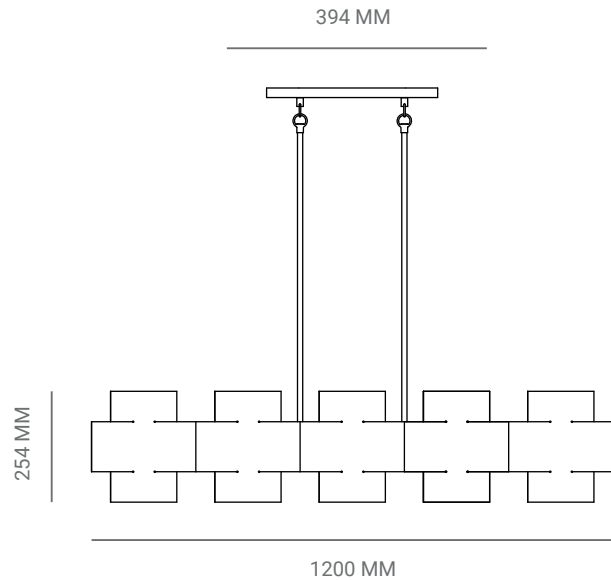

PAUL MATTER

PLUS TEN CHANDELIER

PLUS SERIES IS A RANGE OF CHANDELIERS AND WALL APPLIQUÉS THAT FEATURE A 3 DIMENSIONAL PLUS IN REPETITIVE ARRANGEMENTS. THIS WORK FEATURES AN INTERPLAY OF LIGHT AND SHADOW ORCHESTRATED ACROSS DIFFERENT COMBINATIONS IN DIFFERENT FINISHES.

152 MM

330 MM

PLUS TEN CHANDELIER

P.CODE:
PMPL10

DIMENSIONS:
L : 1200 MM x W: 330 MM

WEIGHT:
27 KG

LAMPING:
10 TYPE E27 / E26 MEDIUM BASE
3W - 5W LED, WARM WHITE
CE CERTIFIED, VOLTAGE 220V - 240V / UL CERTIFIED , VOLTAGE 110V - 120V
DIMMABLE

MATERIALS:
BRASS

CUSTOM DROP LENGTH / HEIGHT:
MINIMUM DROP LENGTH - 530 MM
INCLUDES UPTO - 1524 MM
ADDITIONAL DROP LENGTH AT USD 15 PER INCH AFTER 1524 MM

CUSTOM FINISHES:

1. AGED BRASS EXTERIOR WITH AGED INTERIOR
2. BURNT BRASS EXTERIOR WITH AGED INTERIOR
3. BRUSHED BRASS EXTERIOR WITH BRUSHED INTERIOR
4. SILVERED BRASS EXTERIOR WITH SILVERED INTERIOR
(ADDITIONAL10% ON THE BASE PRICE)

LEAD TIME:
8 WEEKS
FINISHED AND ASSEMBLED BY HAND