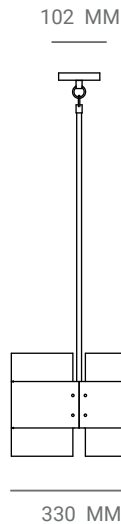

PAUL MATTER

PLUS FOUR CHANDELIER

PLUS SERIES IS A RANGE OF CHANDELIERS AND WALL APPLIQUÉS THAT FEATURE A 3 DIMENSIONAL PLUS IN REPETITIVE ARRANGEMENTS. THIS WORK FEATURES AN INTERPLAY OF LIGHT AND SHADOW ORCHESTRATED ACROSS DIFFERENT COMBINATIONS IN DIFFERENT FINISHES.

PLUS FOUR CHANDELIER

P.CODE:
PMPL4

DIMENSIONS:
L : 480 MM x W: 330 MM

WEIGHT:
13 KG

LAMPING:
4 TYPE E27/E26 MEDIUM BASE
3W - 5W LED, WARM WHITE
CE CERTIFIED, VOLTAGE 220V - 240V / UL CERTIFIED , VOLTAGE 110V - 120V
DIMMABLE

MATERIALS:
BRASS

CUSTOM DROP LENGTH / HEIGHT:
MINIMUM DROP LENGTH - 530 MM
INCLUDES UPTO - 1524 MM
ADDITIONAL DROP LENGTH AT USD 15 PER INCH AFTER 1524 MM

CUSTOM FINISHES:

1. AGED BRASS EXTERIOR WITH AGED INTERIOR
2. BURNT BRASS EXTERIOR WITH AGED INTERIOR
3. BRUSHED BRASS EXTERIOR WITH BRUSHED INTERIOR
4. SILVERED BRASS EXTERIOR WITH SILVERED INTERIOR
(ADDITIONAL 10% ON THE BASE PRICE)