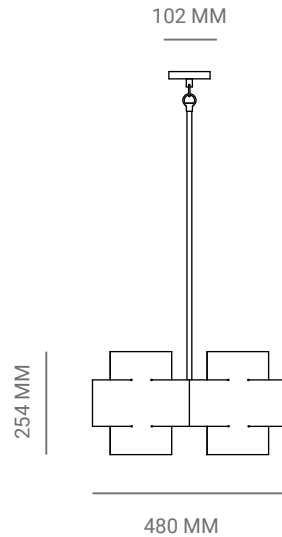

PLUS FOUR CHANDELIER

P.CODE:
PMPL4

DIMENSIONS:
L : 480 MM x W: 330 MM

WEIGHT:
13 KG

LAMPING:
4 TYPE E27/E26 MEDIUM BASE
3W - 5W LED, WARM WHITE
CE CERTIFIED, VOLTAGE 220V - 240V / UL CERTIFIED , VOLTAGE 110V - 120V
DIMMABLE

MATERIALS:
BRASS

CUSTOM DROP LENGTH / HEIGHT:
MINIMUM DROP LENGTH - 530 MM
INCLUDES UPTO - 1524 MM
ADDITIONAL DROP LENGTH AT USD 15 PER INCH AFTER 1524 MM

CUSTOM FINISHES:

1. AGED BRASS EXTERIOR WITH AGED INTERIOR
2. BURNT BRASS EXTERIOR WITH AGED INTERIOR
3. BRUSHED BRASS EXTERIOR WITH BRUSHED INTERIOR
4. SILVERED BRASS EXTERIOR WITH SILVERED INTERIOR
(ADDITIONAL 10% ON THE BASE PRICE)

LEAD TIME:
8 WEEKS
FINISHED AND ASSEMBLED BY HAND