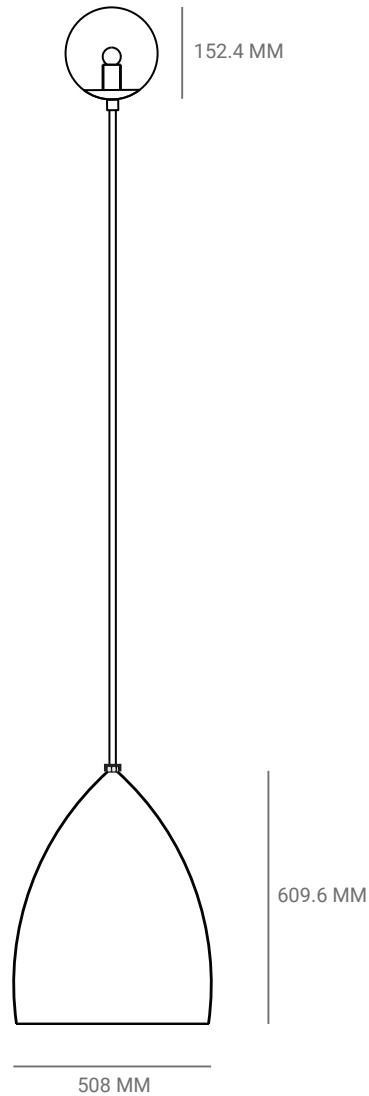

PAUL MATTER

OVERLAY II

FLOOR LAMP

OVERLAY & UNDERLAY IS A COLLECTION OF LIGHTS BORN FROM A COLLABORATION WITH CLOTHES MAKER, KALLOL DATTA. THE COLLABORATION EXPLORES DIFFERENT APPROACHES TO LIGHT DESIGN, THAT BLEND THE TRADITIONAL AND THE EXPERIMENTAL, FORM AND FUNCTION, DETAIL AND BENIGN. THE COLLECTION IS COMPOSED OF A CEILING PENDANT, FLOOR LAMP AND LIMITED EDITION LIGHT PIECES.

PAUL MATTER

OVERLAY II

FLOOR LAMP

P.CODE:
PMO2

DIMENSIONS:
W: 508 MM
HEIGHT TO ORDER

WEIGHT:
8 KGS

LAMPING:
1 TYPE E14
3W - 5W LED, WARM WHITE
CE CERTIFIED, VOLTAGE 220V - 240V
DIMMABLE UPON REQUEST

MATERIALS:
STEEL AND SMOKED GLASS

CUSTOM LENGTHS:
MINIMUM LENGTH - 1828.8 MM
INCLUDES UPTO - 2286 MM
ADDITIONAL LENGTH AT 1% PER 25.4 MM

CUSTOM FINISHES:
1. BURNT FINISH STEEL WITH BURNT BRASS STEM
AND SMOKED GLASS GLOBE
2. MIRROR FINISH STEEL WITH SMOKED GLASS GLOBE

LEAD TIME:
8 WEEKS
FINISHED AND ASSEMBLED BY HAND