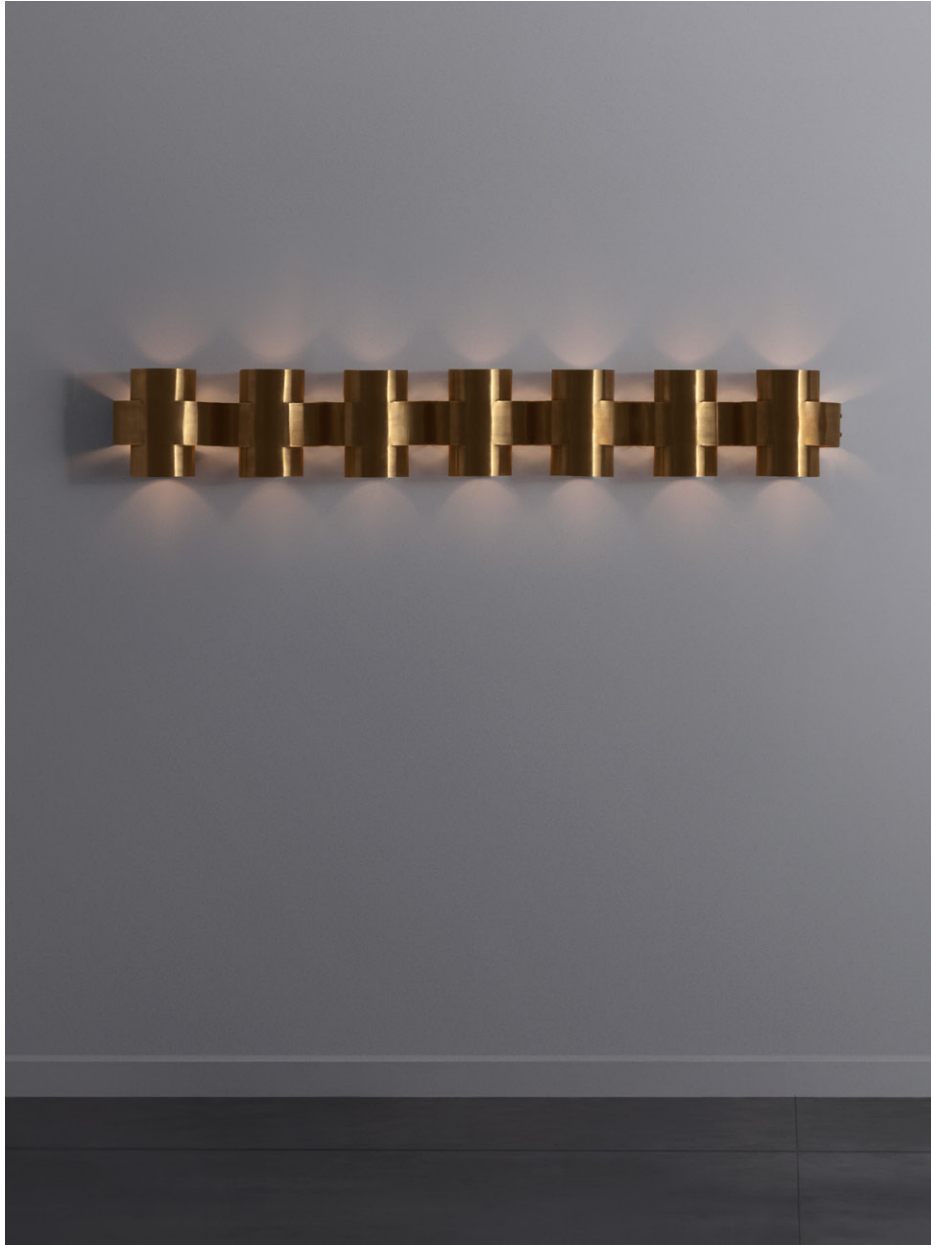

**PAUL MATTER**

## **PLUS SEVEN**

Appliqué

PLUS SERIES IS A NEW RANGE OF APPLIQUES BY PAUL MATTER THAT FEATURES A SIMPLE SHAPE IN SINGULAR AND REPETITIVE ARRANGEMENTS. A 3-DIMENSIONAL PLUS IS FORMED OUT OF A SINGLE TUBE OF BRASS THAT IS CUT, BENT AND FINISHED. THE LIGHT SOURCE NESTLED WITHIN EMITS SOFT BEAMS OF LIGHT SHOWCASING ITS EXCEPTIONAL CONSTRUCTION TECHNIQUE AS EMBELLISHMENT. A COMPACT FORM THAT MULTIPLIES TO CONSTRUCT LARGER FIXTURES AND INDIVIDUAL WALL HANGING ARRANGEMENTS.

# PLUS SEVEN

Appliqué

**P.CODE:**  
PMP7L

**DIMENSIONS:**  
H: 254 MM x W: 1680MM

**WEIGHT:**  
10 KG

**LAMPING:**  
7 TYPE E27 MEDIUM BASE  
3W - 5W LED, WARM WHITE  
CE CERTIFIED, VOLTAGE 220V - 240V  
DIMMABLE UPON REQUEST