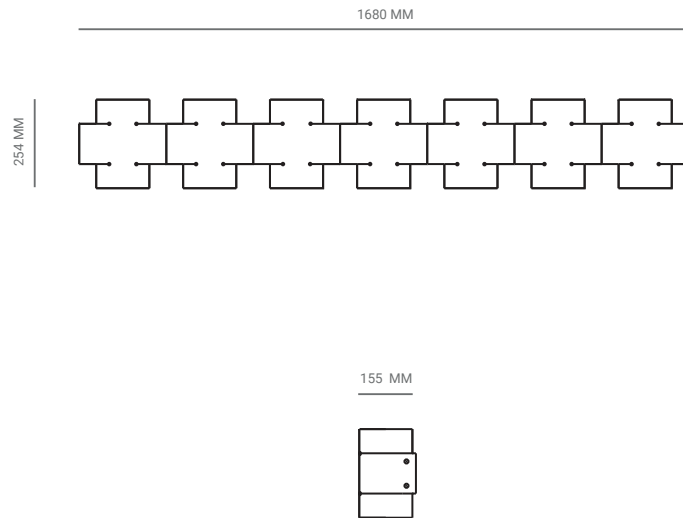

# PLUS SEVEN

Appliqué

**P.CODE:**  
PMP7L

**DIMENSIONS:**  
H: 254 MM x W: 1680MM

**WEIGHT:**  
10 KG

**LAMPING:**  
7 TYPE E27 MEDIUM BASE  
3W - 5W LED, WARM WHITE  
CE CERTIFIED, VOLTAGE 220V - 240V  
DIMMABLE UPON REQUEST