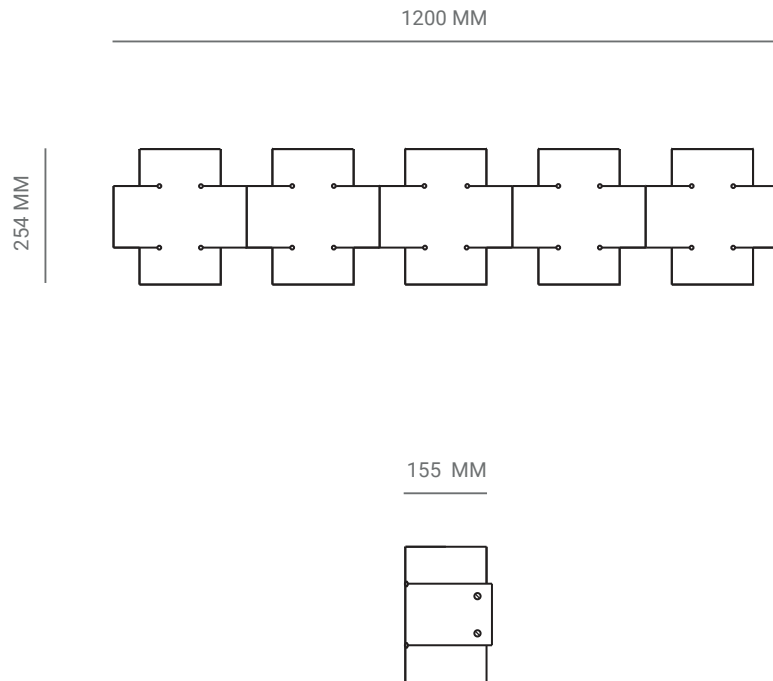

# PLUS FIVE

Appliqué

**P.CODE:**  
PMP5L

**DIMENSIONS:**  
H: 254 MM x W: 1200MM

**WEIGHT:**  
7 KG

**LAMPING:**  
5 TYPE E27 MEDIUM BASE  
3W - 5W LED, WARM WHITE  
CE CERTIFIED, VOLTAGE 220V - 240V  
DIMMABLE UPON REQUEST